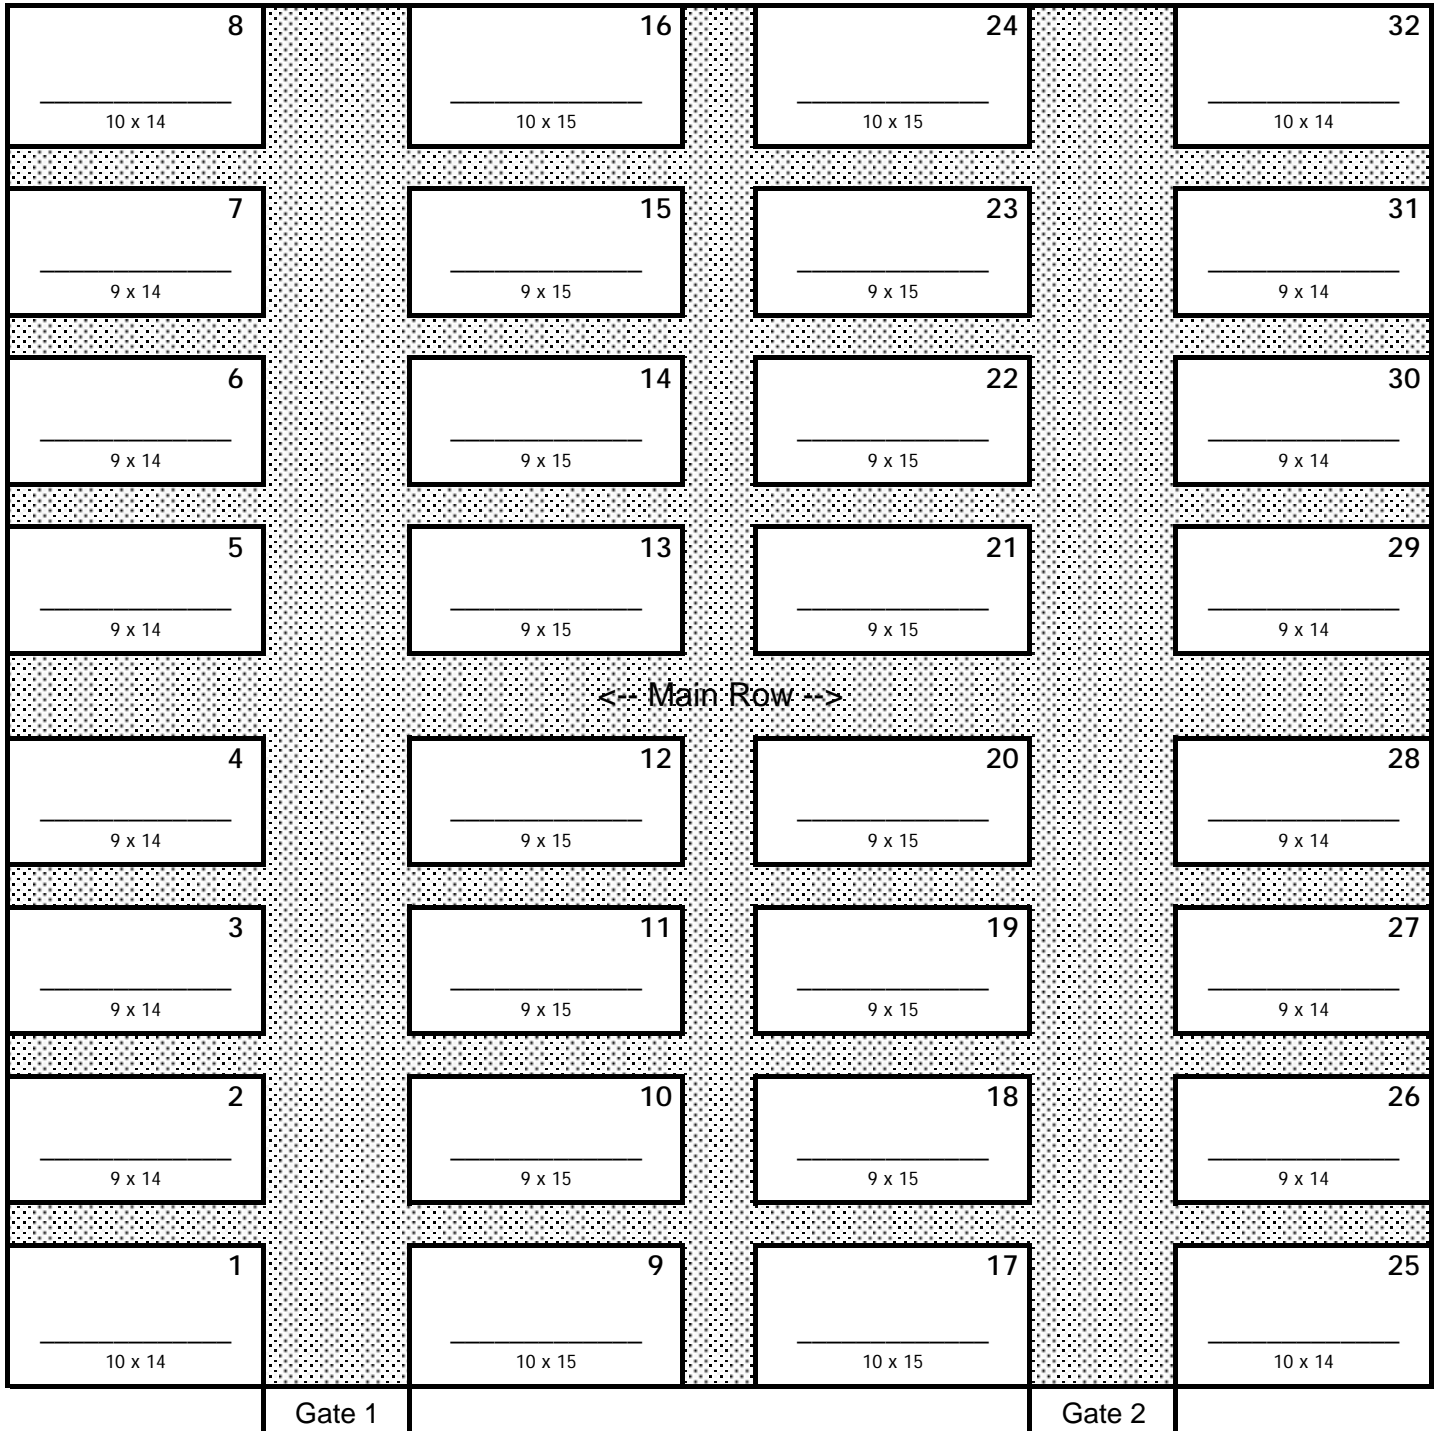

Ambrose Community Garden - Layout of Plots

Outside Column Walkways: 8' • Inside Column Walkway: 6' • Main Row: 6' • All Other Rows: 3'

Notes:
